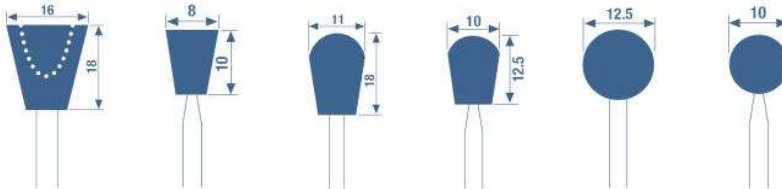

MOUNTED POINTS

'B' Shapes Vitrified

All 'B' Shape mounted points have 3mm metric shanks.

SHAPE:	B42	B43	B44	B45	B46	B52	B53	B61
SPEC:	PA80Q	PA80Q	PA80T	PA80T	PA80T	PA80T	PA80T	PA80Q
CODE:	CG9342	CG9343	CG9344	CG9345	CG9346	CG9352	CG9353	CG9361

SHAPE:	B62	B71	B81	B82	B84	B92	B96	B97
SPEC:	PA80Q	PA100Q	PA80Q	PA80Q	PA80T	PA80T	PA100T	PA100T
CODE:	CG9362	CG9371	CG9381	CG9382	CG9384	CG9392	CG9396	CG9397

SHAPE:	B101	B104	B111	B112	B121	B122
SPEC:	PA80Q	PA80T	PA80T	PA80T	PA80Q	PA80T
CODE:	CG9401	CG9404	CG9411	CG9412	CG9421	CG9422