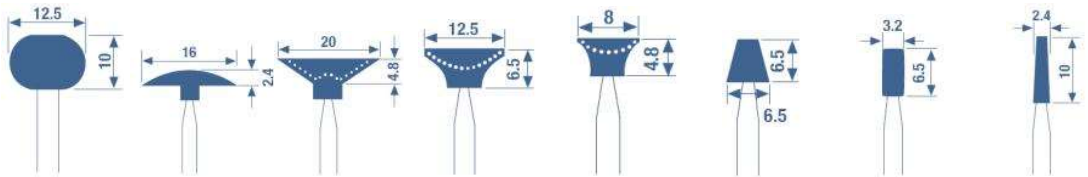

MOUNTED POINTS

'B' Shapes Vitrified

All 'B' Shape mounted points have 3mm metric shanks.

SHAPE:	B42	B43	B44	B45	B46	B52	B53	B61
SPEC:	PA80Q	PA80Q	PA80T	PA80T	PA80T	PA80T	PA80T	PA80Q
CODE:	CG9342	CG9343	CG9344	CG9345	CG9346	CG9352	CG9353	CG9361

SHAPE:	B62	B71	B81	B82	B84	B92	B96	B97
SPEC:	PA80Q	PA100Q	PA80Q	PA80Q	PA80T	PA80T	PA100T	PA100T
CODE:	CG9362	CG9371	CG9381	CG9382	CG9384	CG9392	CG9396	CG9397

SHAPE:	B101	B104	B111	B112	B121	B122
SPEC:	PA80Q	PA80T	PA80T	PA80T	PA80Q	PA80T
CODE:	CG9401	CG9404	CG9411	CG9412	CG9421	CG9422