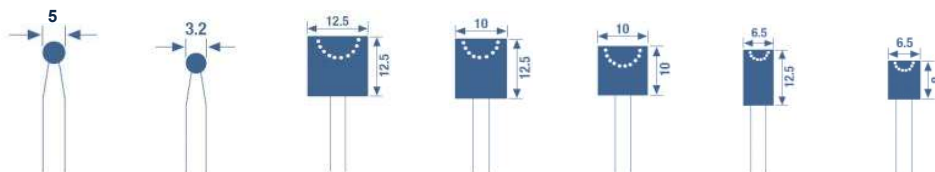

MOUNTED POINTS

'B' Shapes Vitrified

All 'B' Shape mounted points have 3mm metric shanks.

SHAPE:	B42	B43	B44	B45	B46	B52	B53	B61
SPEC:	PA80Q	PA80Q	PA80T	PA80T	PA80T	PA80T	PA80T	PA80Q
CODE:	CG9342	CG9343	CG9344	CG9345	CG9346	CG9352	CG9353	CG9361

SHAPE:	B62	B71	B81	B82	B84	B92	B96	B97
SPEC:	PA80Q	PA100Q	PA80Q	PA80Q	PA80T	PA80T	PA100T	PA100T
CODE:	CG9362	CG9371	CG9381	CG9382	CG9384	CG9392	CG9396	CG9397

SHAPE:	B101	B104	B111	B112	B121	B122
SPEC:	PA80Q	PA80T	PA80T	PA80T	PA80Q	PA80T
CODE:	CG9401	CG9404	CG9411	CG9412	CG9421	CG9422