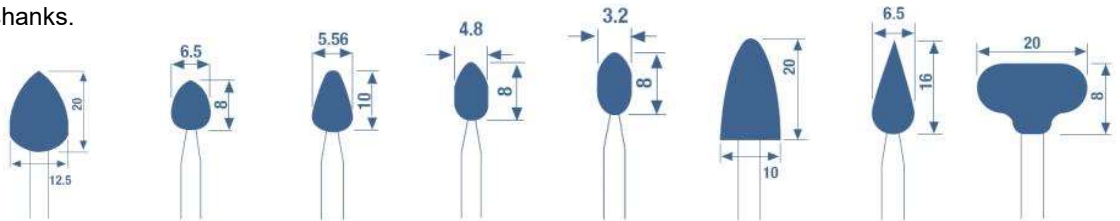

MOUNTED POINTS

'B' Shapes Vitrified

All 'B' Shape mounted points have 3mm metric shanks.

SHAPE:	B42	B43	B44	B45	B46	B52	B53	B61
SPEC:	PA80Q	PA80Q	PA80T	PA80T	PA80T	PA80T	PA80T	PA80Q
CODE:	CG9342	CG9343	CG9344	CG9345	CG9346	CG9352	CG9353	CG9361

SHAPE:	B62	B71	B81	B82	B84	B92	B96	B97
SPEC:	PA80Q	PA100Q	PA80Q	PA80Q	PA80T	PA80T	PA100T	PA100T
CODE:	CG9362	CG9371	CG9381	CG9382	CG9384	CG9392	CG9396	CG9397

SHAPE:	B101	B104	B111	B112	B121	B122
SPEC:	PA80Q	PA80T	PA80T	PA80T	PA80Q	PA80T
CODE:	CG9401	CG9404	CG9411	CG9412	CG9421	CG9422